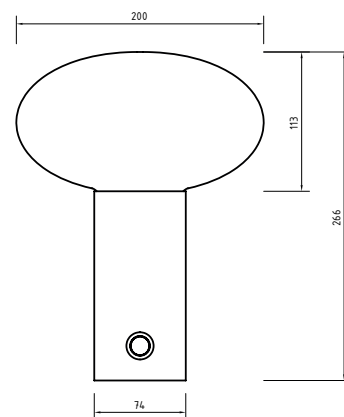

Elegant design and high-quality workmanship in combination with the highest functionality promise an evening full of relaxation in a feel-good atmosphere.

- High-Power LED 6 Watt, Ø Lifespan over 50,000 hours
- 3.000-2.200 K dim to warm technology, CRI >90
- Light output: 650 lm
- Connection: 9-32 V DC, (12 V or 24 V power on board)
- Satin or opal glass
- Material: aluminum, glass
- Surfaces: white semi-gloss, black semi-gloss, silver or bronze anodized brushed or customer-specific